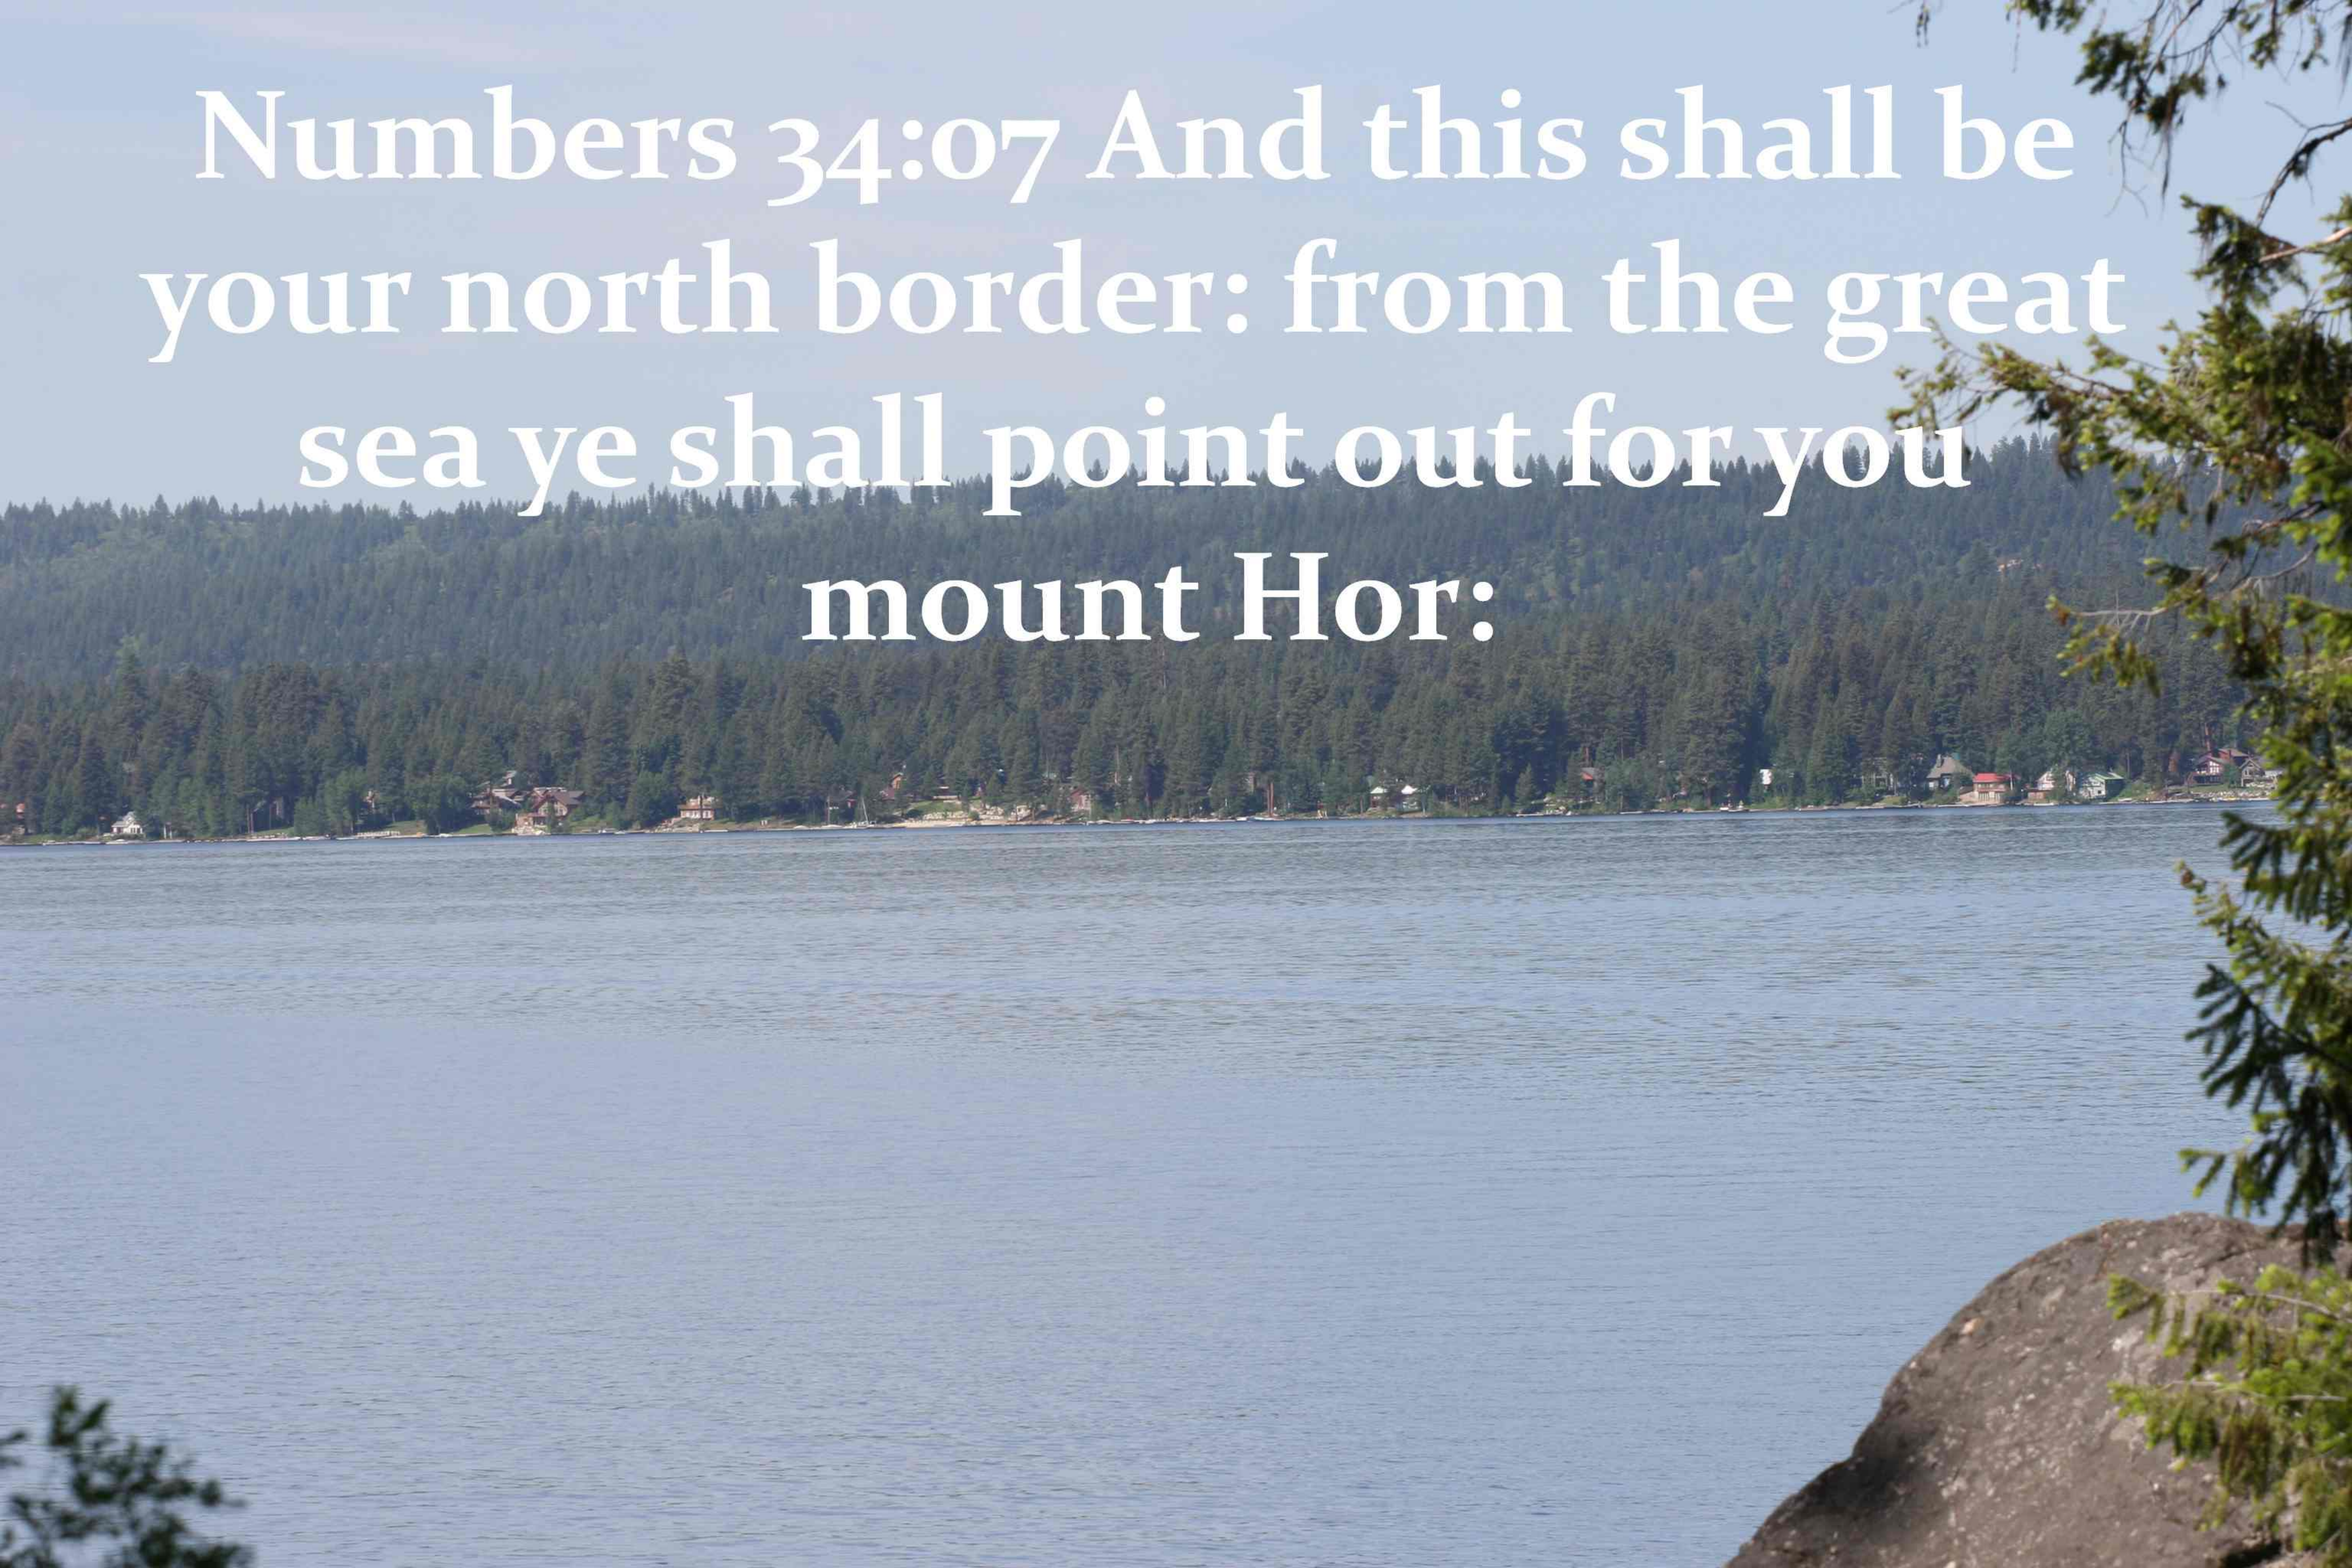

Word Study for --- POINT

A scenic view of a small waterfall cascading over a large, weathered log in a lush, green garden setting. The water flows from the top right towards the bottom left, creating a gentle waterfall effect. The log is positioned horizontally across the middle of the frame, with water splashing over its surface. The surrounding area is filled with vibrant green grasses, reeds, and yellow flowers, creating a peaceful and natural atmosphere. The text is overlaid on the upper portion of the image, centered horizontally.

**Genesis 25:32 And Esau said,
Behold, I am at the point to die:
and what profit shall this
birthright do to me?**

Numbers 34:07 And this shall be
your north border: from the great
sea ye shall point out for you
mount Hor:

Numbers 34:08 From mount Hor ye shall point out your border unto the entrance of Hamath; and the goings forth of the border shall be to Zedad:

**Numbers 34:10 And ye shall point
out your east border from
Hazarenan to Shepham:**

Jeremiah 17:01 The sin of Judah is written with a pen of iron, and with the point of a diamond: it is graven upon the table of their heart, and upon the horns of your altars;

A serene landscape featuring a calm pond in the foreground, reflecting the surrounding greenery. The middle ground is dominated by lush green grass and tall reeds. In the background, there are dense trees and a large, light-colored rock formation on the left. The overall scene is peaceful and natural.